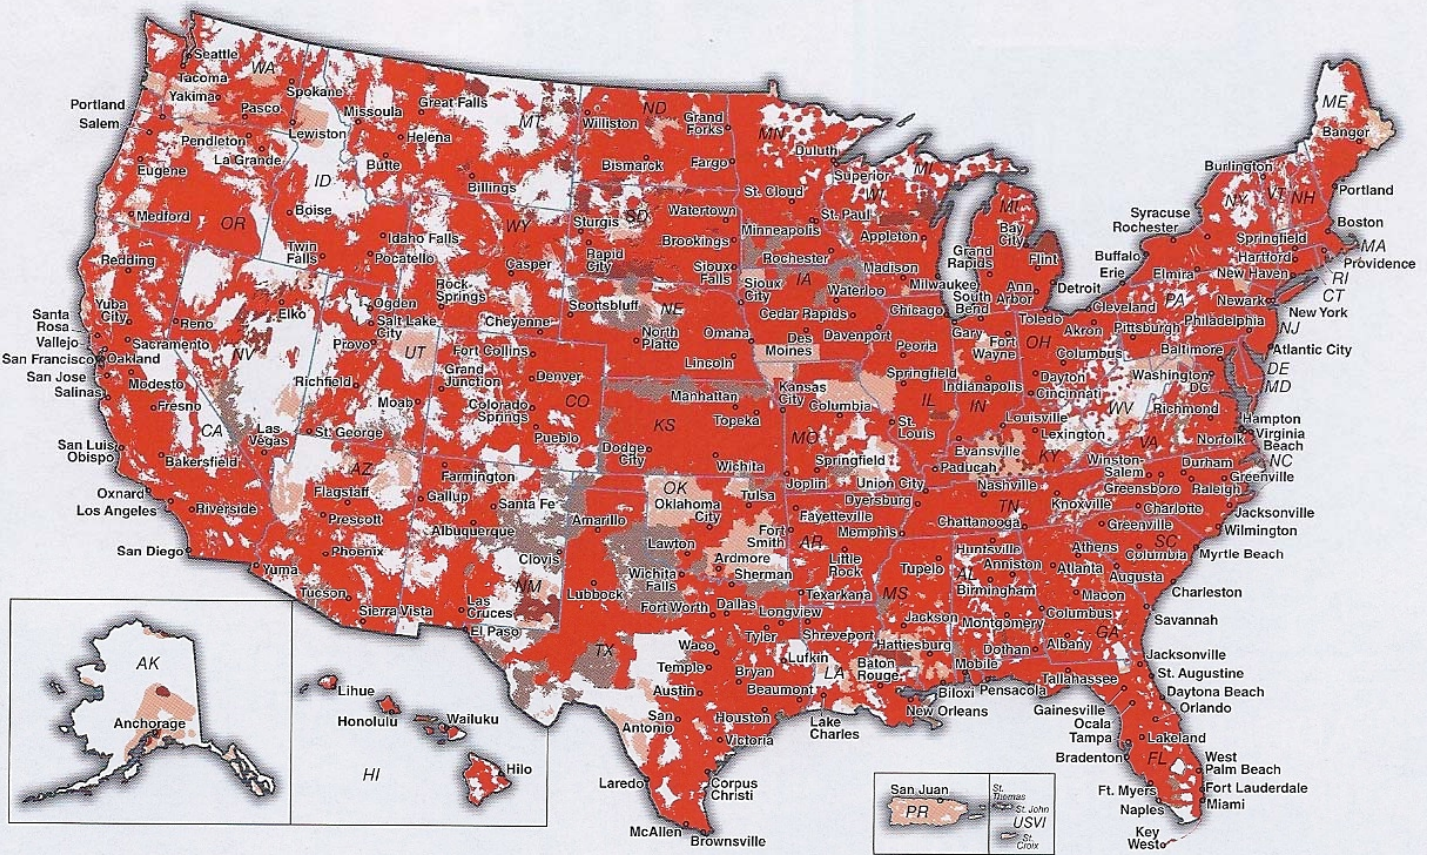

Transmit your signal.

With America's Largest and Most Reliable 3G Network.

Rate & Coverage Area Map

V CAST/Mobile Broadband/National Enhanced Services/Push to Talk

Map Key	
	Broadband Services and Prepaid Data Rate and Coverage Area (Mobile Broadband [3G], V CAST and Push to Talk)
	National Enhanced Services and Prepaid Data Rate and Coverage Area (BlackBerry and Smartphone Solutions, Get It Now/Media Center, LBS Solutions [VZ Navigator and Family Locator Services], Mobile Web, NationalAccess, Text/Picture/Video Messaging and Push to Talk)
	Extended Broadband Services Rate and Coverage Area (Mobile Broadband [3G], V CAST and BlackBerry with Push to Talk) – Prepaid Data Roam Not Available
	Extended National Enhanced Services Rate and Coverage Area (BlackBerry and Smartphone Solutions, BlackBerry with Push to Talk, Get It Now/Media Center, Mobile Web, NationalAccess, Text/Picture/Video Messaging) – Prepaid Data Roam Not Available
	National Enhanced Services and Prepaid Data Not Available

Important Map Information:

This map is not a guarantee of coverage and may contain areas with no service.

This map reflects a depiction of predicted and approximate wireless coverage. The coverage areas shown do not guarantee service availability and may include locations with limited or no coverage. Even within a coverage area, there are many factors, including network capacity, your device, terrain, proximity to buildings, foliage and weather, that may impact availability and quality of service. An all-digital device will not operate or be able to make 911 calls when digital service is not available. The Extended Broadband Services and Extended National Enhanced Services Rate and Coverage Areas include networks run by other carriers; some of the coverage depicted is based on their information and public sources and we cannot ensure its accuracy. See verizonwireless.com/coverage/locator for additional coverage information.